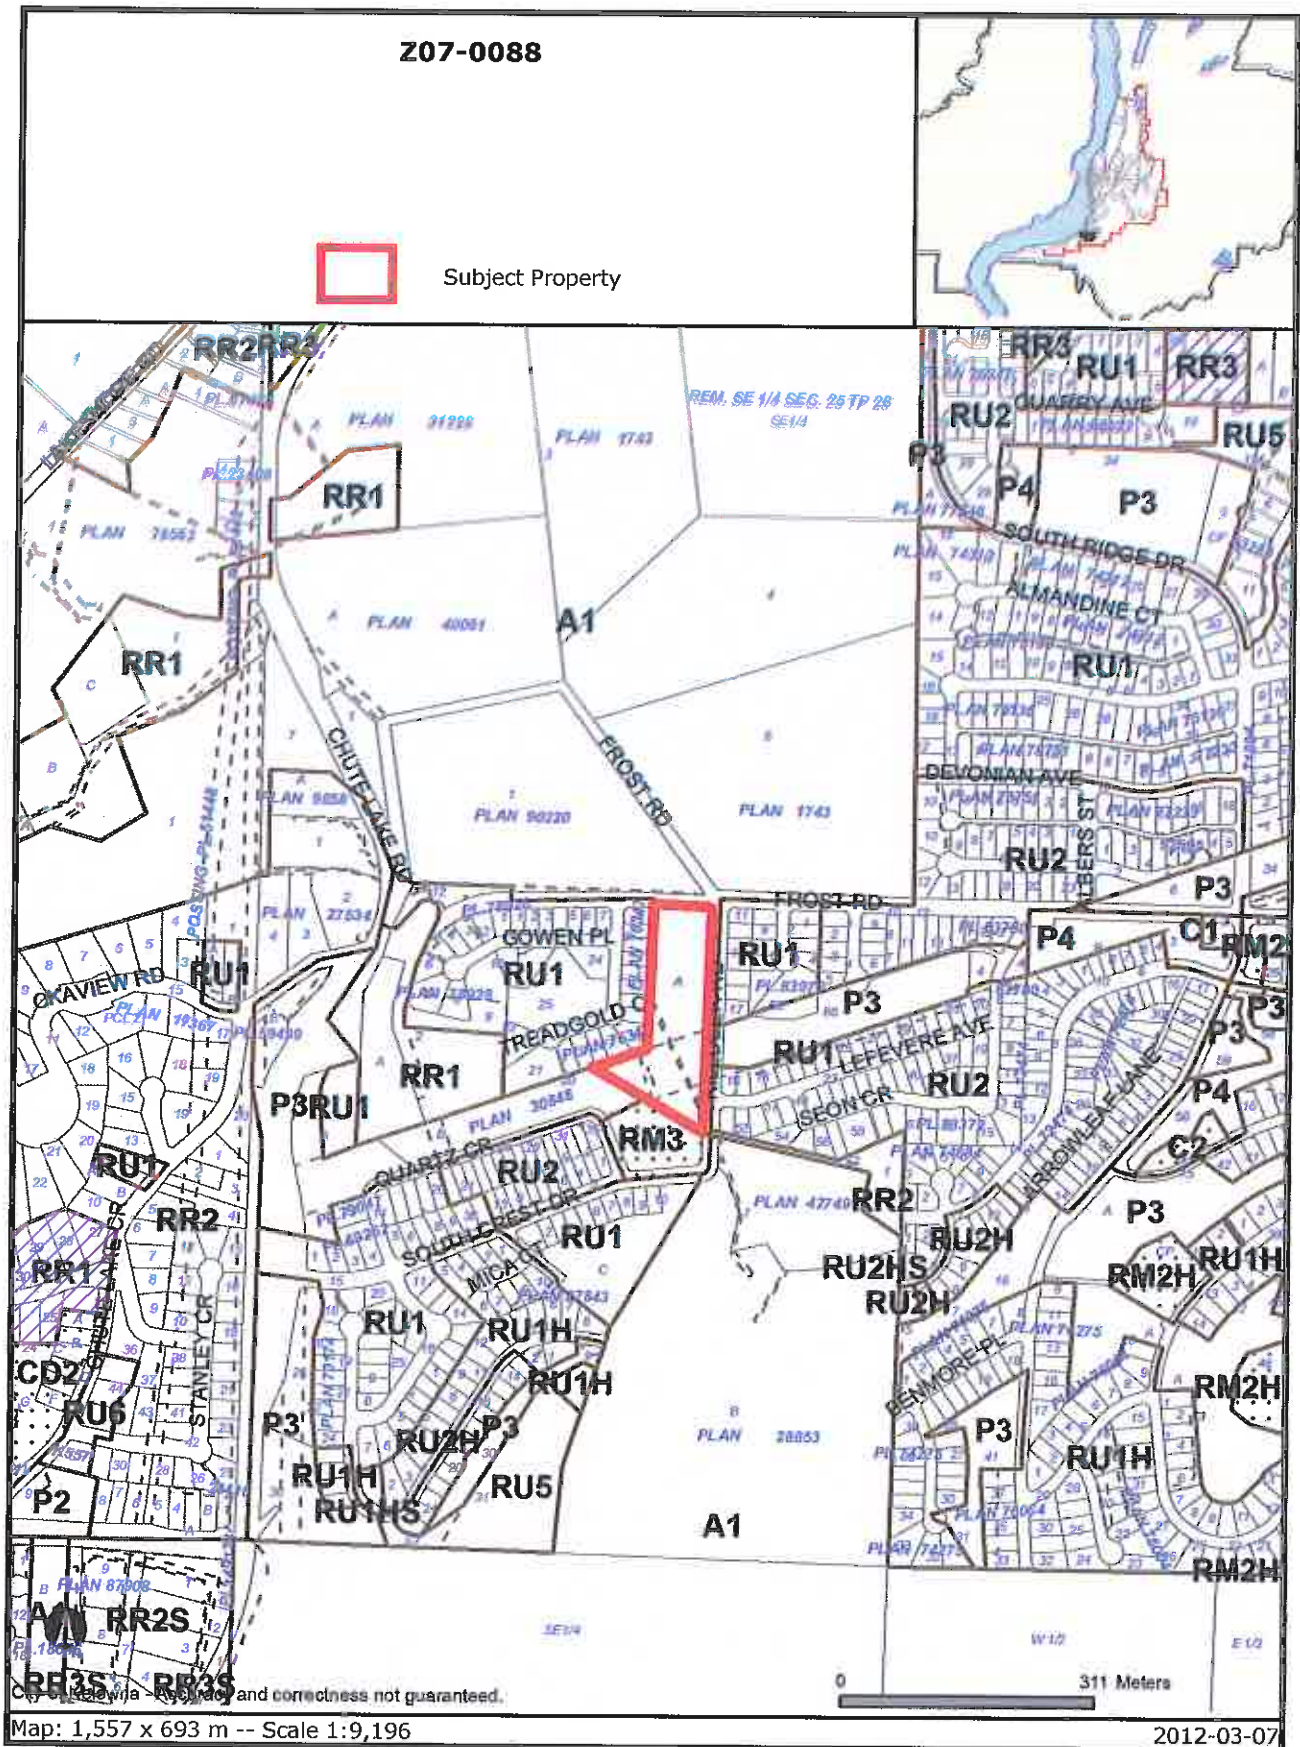

Report prepared by:

Luke Turri, Land Use Planner

Reviewed by:

Danielle Noble, Manager, Urban Land Use Management

Approved for Inclusion:

Shelley Gambacort, Director, Land Use Management

/hb

Certain layers such as lots, zoning and dp areas are updated bi-weekly. This map is for general information only. The City of Kelowna does not guarantee its accuracy. All information should be verified.